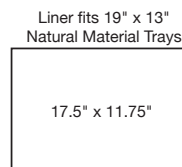

140 choices stocked and ready to ship!

11" x 8" Metroweave® Basket
 11 x 8 x 2
 Pack 6
 BBK047GYV22 mesh grey
 BBK047COV22 mesh copper
 BBK047BKV22 random weave black

NEW

8.5" x 5" Metroweave® Basket
 8.5 x 5 x 3
 Pack 6
 RBA004GYV22 mesh grey
 RBA004COV22 mesh copper
 RBA004BKV22 random weave black