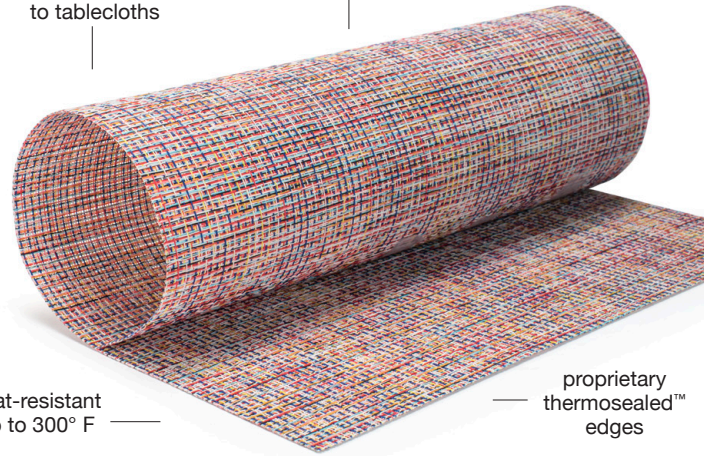

Mesh - Gold
Pack 12
XPM097GOV83 16" x 12"

Large Basketweave - Tan
Pack 12
XPM117TAV83 16" x 12"

Husk - Copper
Pack 12
XPM133COV83 16" x 12"

Husk - Citrus
Pack 12
XPM131YEV83 16" x 12"

Husk - Natural
Pack 12
XPM130NAV83 16" x 12"

an eco-chic, low cost alternative to tablecloths

bacteria, stain & fade resistant

heat-resistant up to 300° F

proprietary thermosealed™ edges

All metroweave® edges are thermosealed™ using our proprietary technique for durability and long-lasting service.