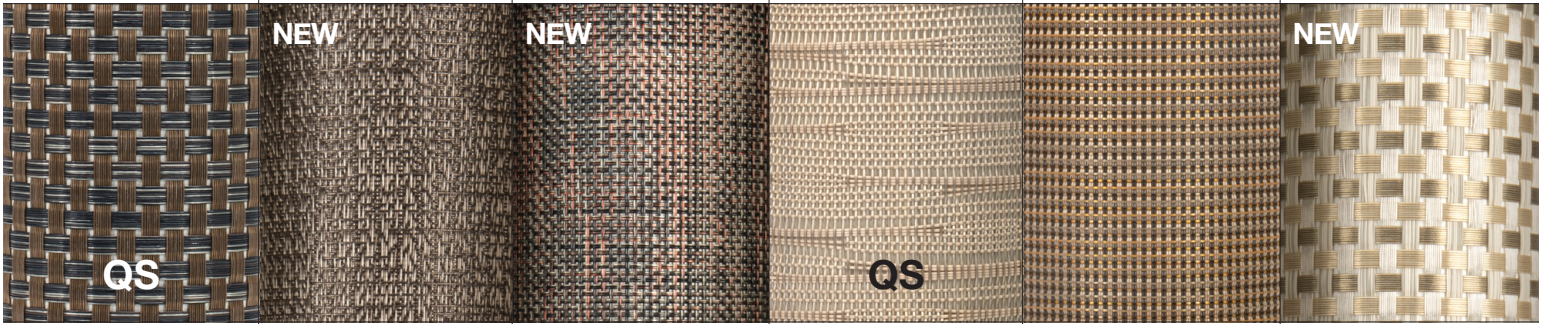

Large Basketweave - Copper
Pack 12
XPM055COV83 14" x 11"
XPM054COV83 14" x 13"
XPM053COV83 16" x 12"
RTL011COV83 17.5" x 11.75"
RTL006COV83 18.25" x 12"
RTL001COV83 24" x 16.25"
XPM112COV83 29" x 16"

Husk - Cocoa
Pack 12
XPM134ESV83 16" x 12"

Mesh - Rust
Pack 12
XPM124COV83 16" x 12"

Rush - Tan
Pack 12
XPM027TAV83 14" x 11"
XPM026TAV83 14" x 13"
XPM025TAV83 16" x 12"
RTL013TAV83 17.5" x 11.75"
RTL009TAV83 18.25" x 12"
RTL002TAV83 24" x 16.25"
XRU007TAV80 72" x 14"
Pack 2

Mesh - Gold
Pack 12
XPM097GOV83 16" x 12"

Large Basketweave - Tan
Pack 12
XPM117TAV83 16" x 12"