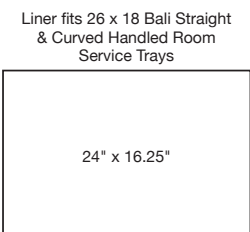

140 choices stocked and ready to ship!

11" x 8" Metroweave® Basket
 11 x 8 x 2
 Pack 6
 BBK047GYV22 mesh grey
 BBK047COV22 mesh copper
 BBK047BKV22 random weave black

NEW

8.5" x 5" Metroweave® Basket
 8.5 x 5 x 3
 Pack 6
 RBA004GYV22 mesh grey
 RBA004COV22 mesh copper
 RBA004BKV22 random weave black