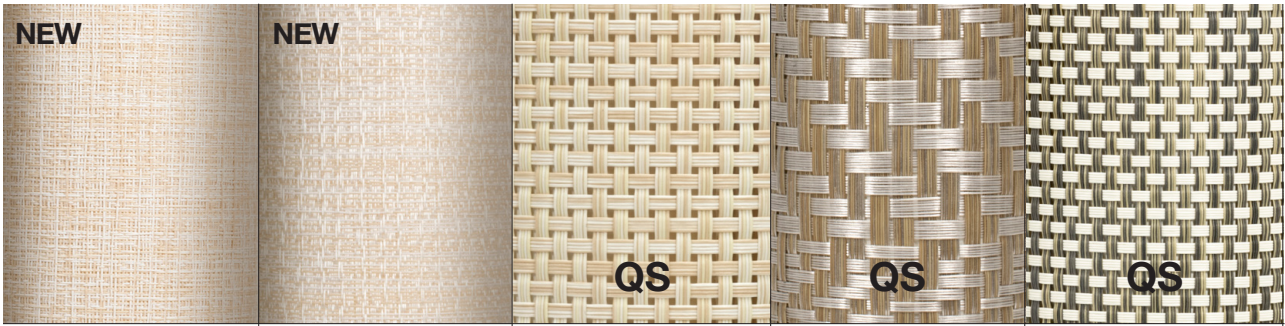

All metroweave® edges are thermosealed™ using our proprietary technique for durability and long-lasting service.

Husk - Tan Pack 12 XPM132TAV83 16" x 12"	Tweed - Natural Pack 12 XPM121NAV83 16" x 12"	Basketweave - Natural Pack 12 XPM049NAV83 14" x 11" XPM048NAV83 14" x 13" XPM047NAV83 16" x 12" XPM115NAV83 29" x 16"	Optic - Pearl Pack 12 XPM104PLV83 16" x 12"	Basketweave - Tan Pack 12 XPM040TAV83 14" x 11" XPM039TAV83 14" x 13" XPM038TAV83 16" x 12"