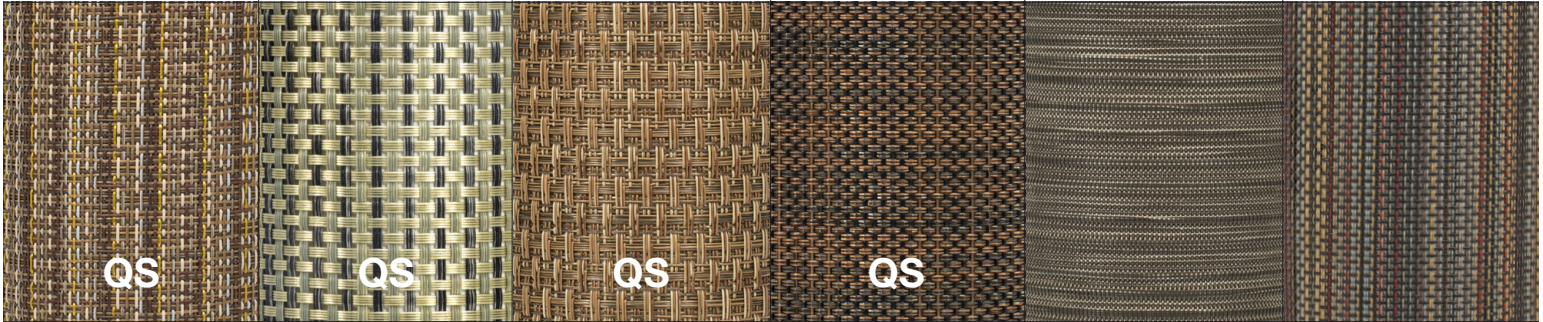

<p>Husk - Tan Pack 12 XPM132TAV83 16" x 12"</p>	<p>Tweed - Natural Pack 12 XPM121NAV83 16" x 12"</p>	<p>Basketweave - Natural Pack 12 XPM049NAV83 14" x 11" XPM048NAV83 14" x 13" XPM047NAV83 16" x 12" XPM115NAV83 29" x 16"</p>	<p>Optic - Pearl Pack 12 XPM104PLV83 16" x 12"</p>	<p>Basketweave - Tan Pack 12 XPM040TAV83 14" x 11" XPM039TAV83 14" x 13" XPM038TAV83 16" x 12"</p>
--	---	---	---	---