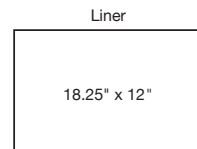

140 choices stocked and ready to ship!

11" x 8" Metroweave® Basket
 11 x 8 x 2
 Pack 6
 BBK047GYV22 mesh grey
 BBK047COV22 mesh copper
 BBK047BKV22 random weave black

NEW

8.5" x 5" Metroweave® Basket
 8.5 x 5 x 3
 Pack 6
 RBA004GYV22 mesh grey
 RBA004COV22 mesh copper
 RBA004BKV22 random weave black